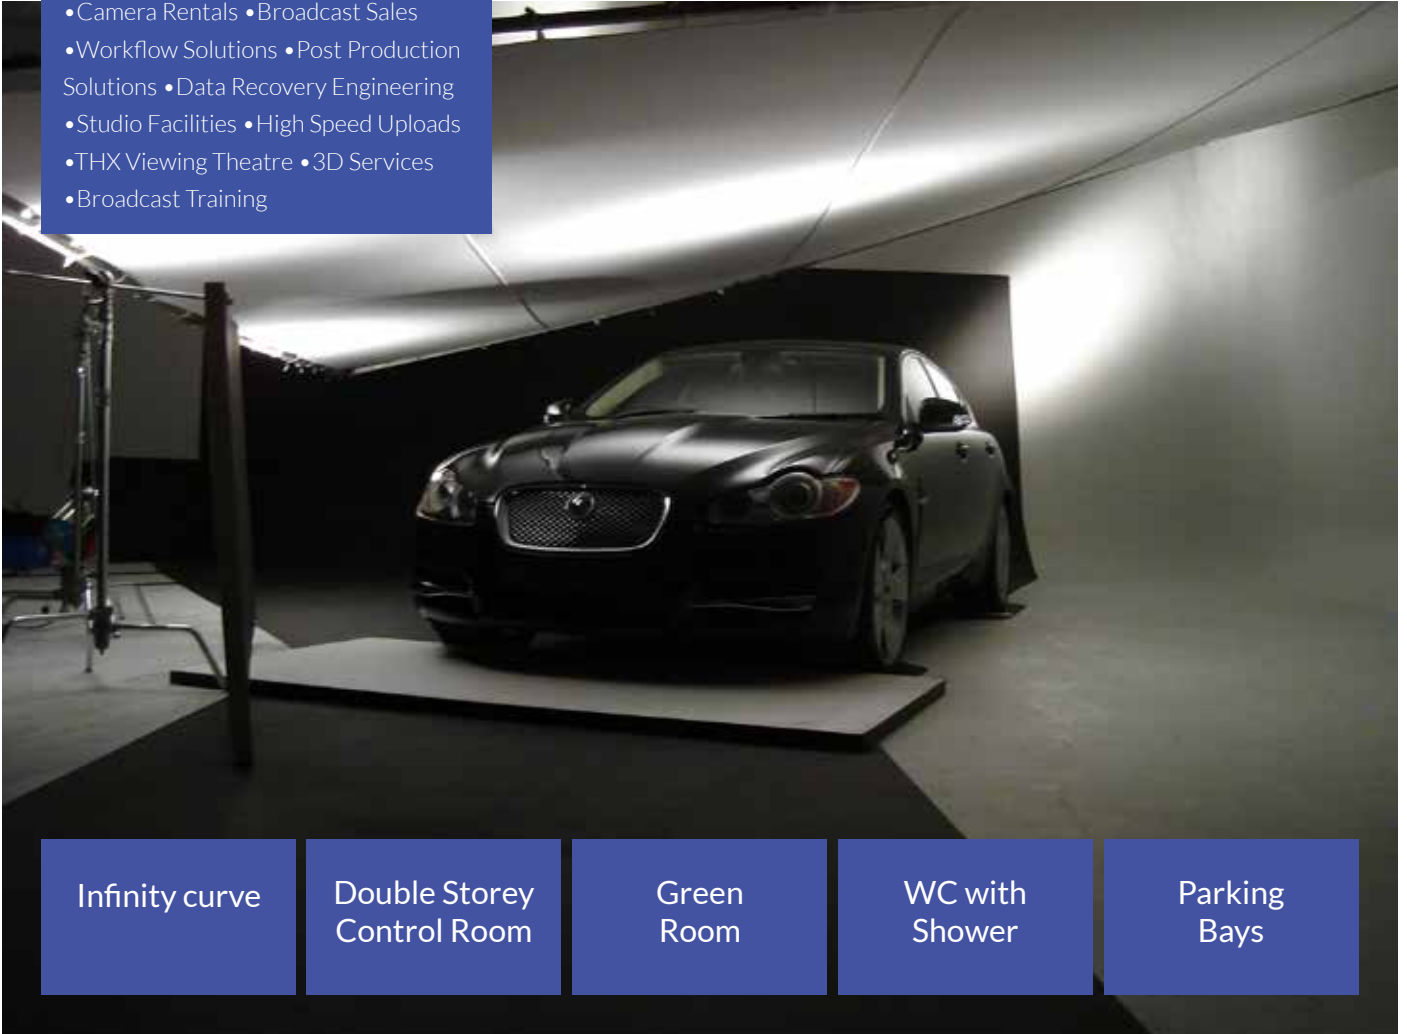

STUDIO INFO PACK

VISUALS
MediaHIVE

- Camera Rentals • Broadcast Sales
- Workflow Solutions • Post Production Solutions
- Data Recovery Engineering
- Studio Facilities • High Speed Uploads
- THX Viewing Theatre • 3D Services
- Broadcast Training

Infinity curve

Double Storey
Control Room

Green
Room

WC with
Shower

Parking
Bays

There is no substitute for experience

www.visuals.tv
<https://mediahive.tv/#studio>

studio@mediahive.tv

1 Glynville Terrace, Gardens Cape
Town, WC, 8001, South Africa

+27 21 468 6000