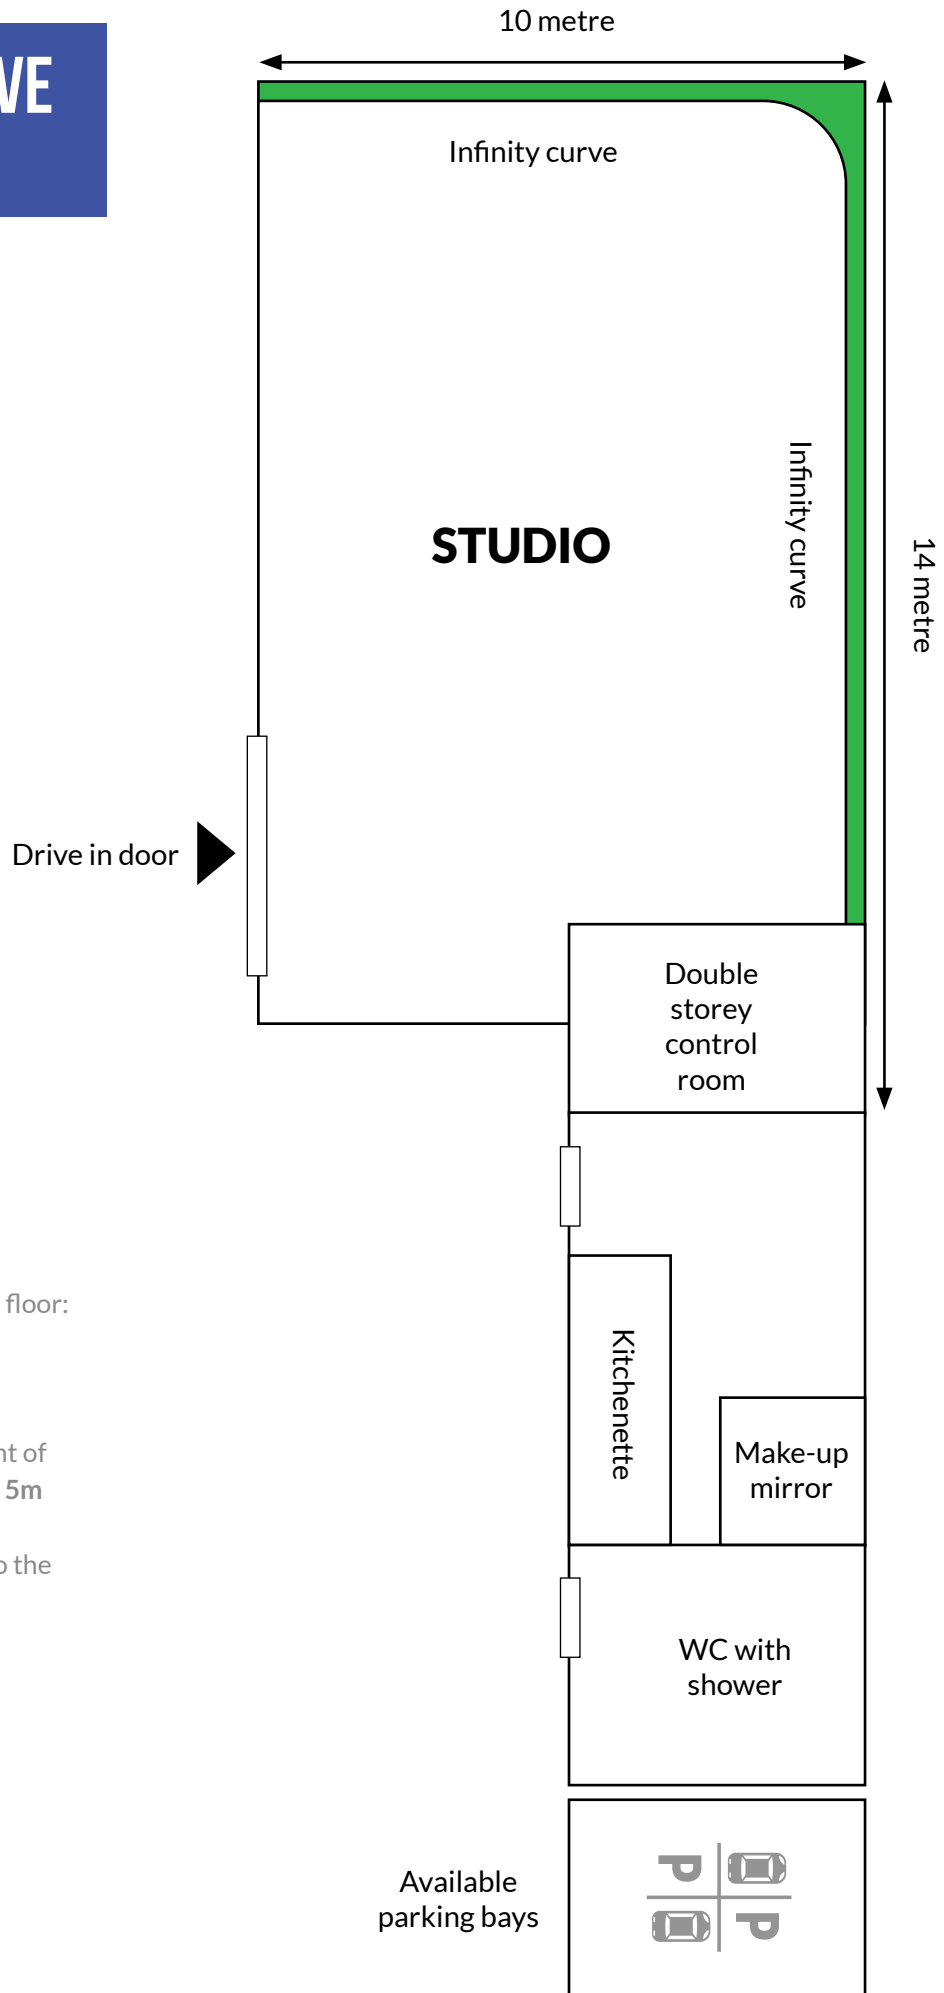

MEDIAHIVE STUDIO

Dimensions of studio floor:
120 square metre
1300 square feet

Length, width & height of studio: **14m X 10m X 5m**

Height from ceiling to the floor: **5m**