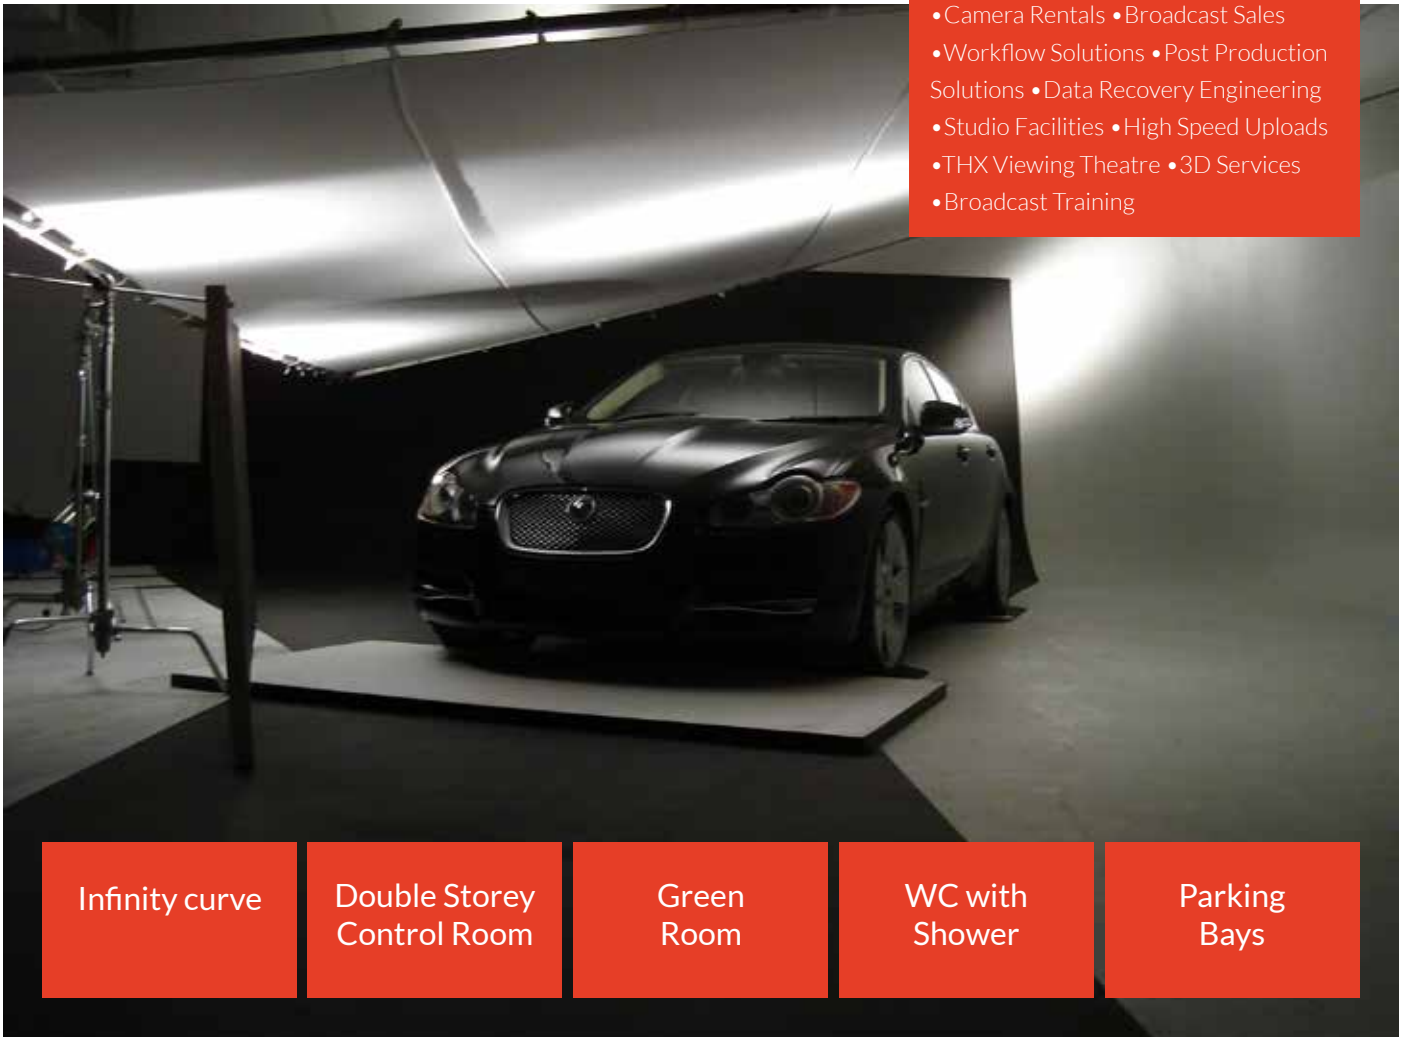

Infinity curve

Double Storey
Control Room

Green
Room

WC with
Shower

Parking
Bays

**There is no substitute for
experience**

www.visuals.tv
<https://mediahive.tv/#studio>

studio@mediahive.tv